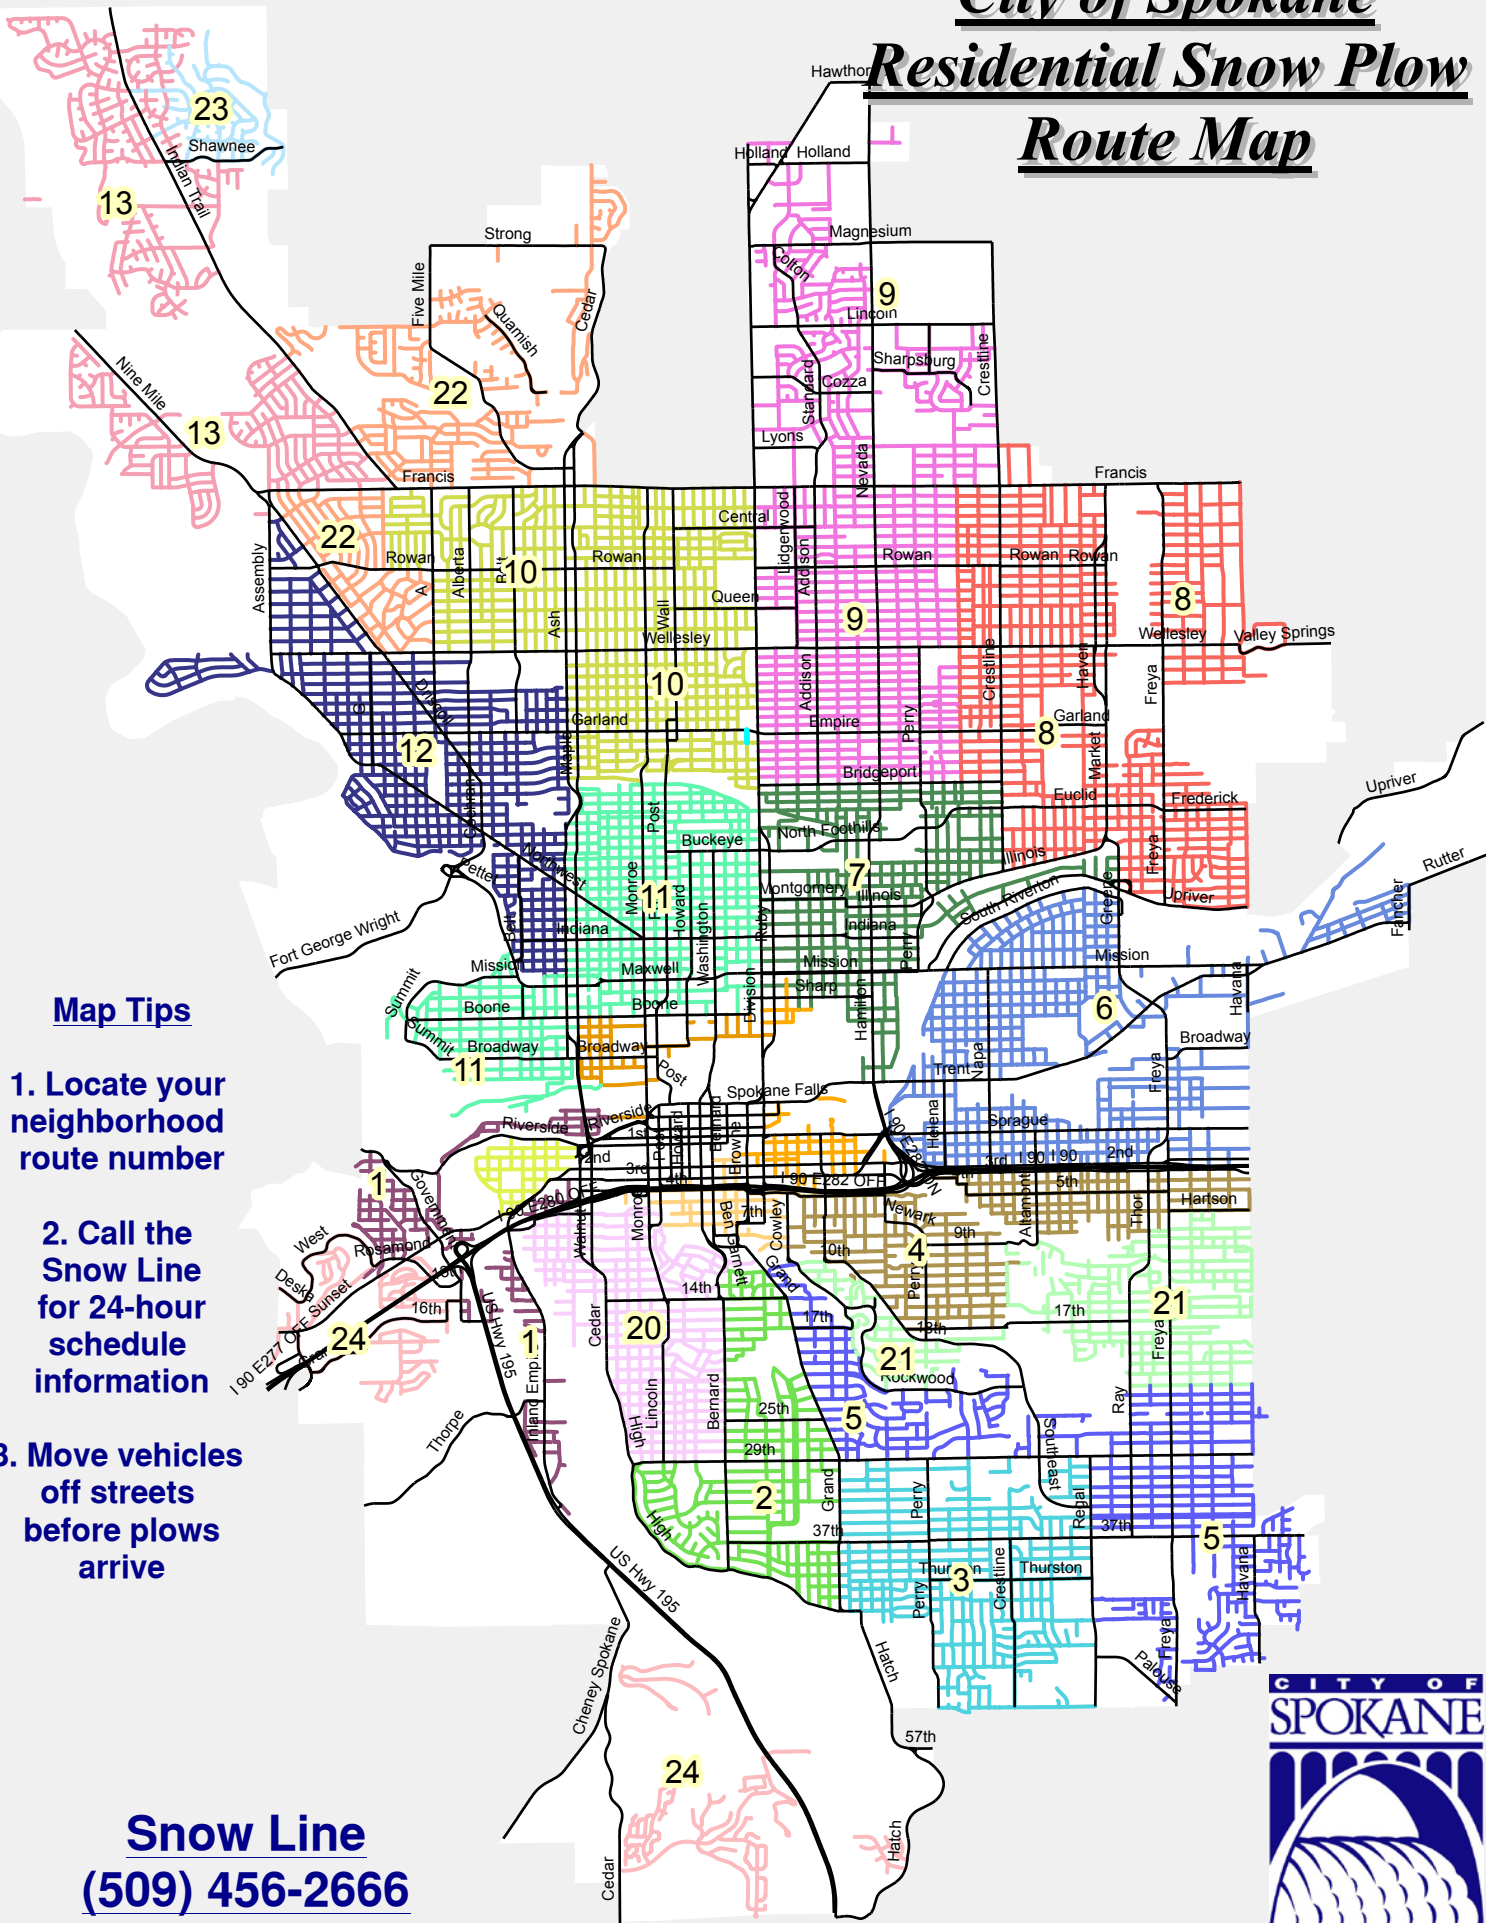

City of Spokane Residential Snow Plow Route Map

Map Tips

1. Locate your neighborhood route number

2. Call the Snow Line for 24-hour schedule information

3. Move vehicles off streets before plows arrive

Snow Line
(509) 456-2666